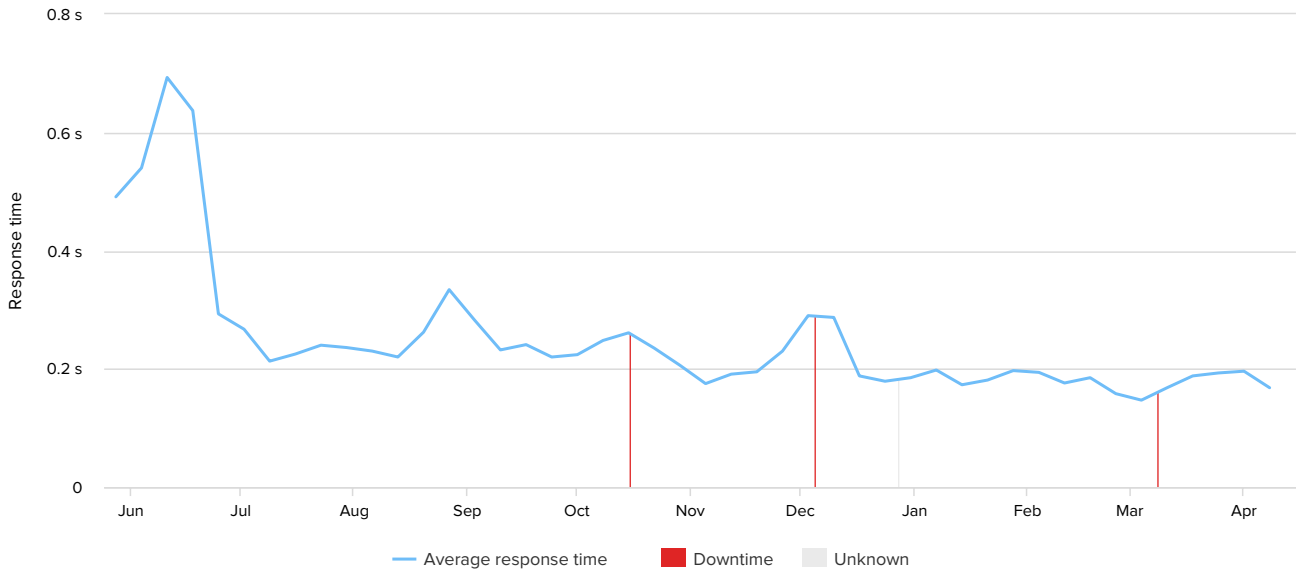

Response time

Downtime 18m	Outages 3	Uptime 100.00%	Max resp. time 693ms	Min resp. time 147ms	Avg resp. time 244ms
------------------------	---------------------	--------------------------	--------------------------------	--------------------------------	--------------------------------

STATUS	FROM	TO	DURATION
↑	03/08/2019 12:13:26 PM	04/11/2019 09:44:26 AM	33d 21h 31m
↓	03/08/2019 12:12:26 PM	03/08/2019 12:13:26 PM	1m
↑	12/27/2018 05:39:26 PM	03/08/2019 12:12:26 PM	70d 18h 33m
?	12/27/2018 05:36:26 PM	12/27/2018 05:39:26 PM	3m
↑	12/04/2018 10:24:26 PM	12/27/2018 05:36:26 PM	22d 19h 12m
↓	12/04/2018 10:13:26 PM	12/04/2018 10:24:26 PM	11m
↑	10/15/2018 10:37:26 AM	12/04/2018 10:13:26 PM	50d 11h 36m
↓	10/15/2018 10:31:26 AM	10/15/2018 10:37:26 AM	6m
↑	05/28/2018 12:00:00 AM	10/15/2018 10:31:26 AM	140d 10h 31m 26s